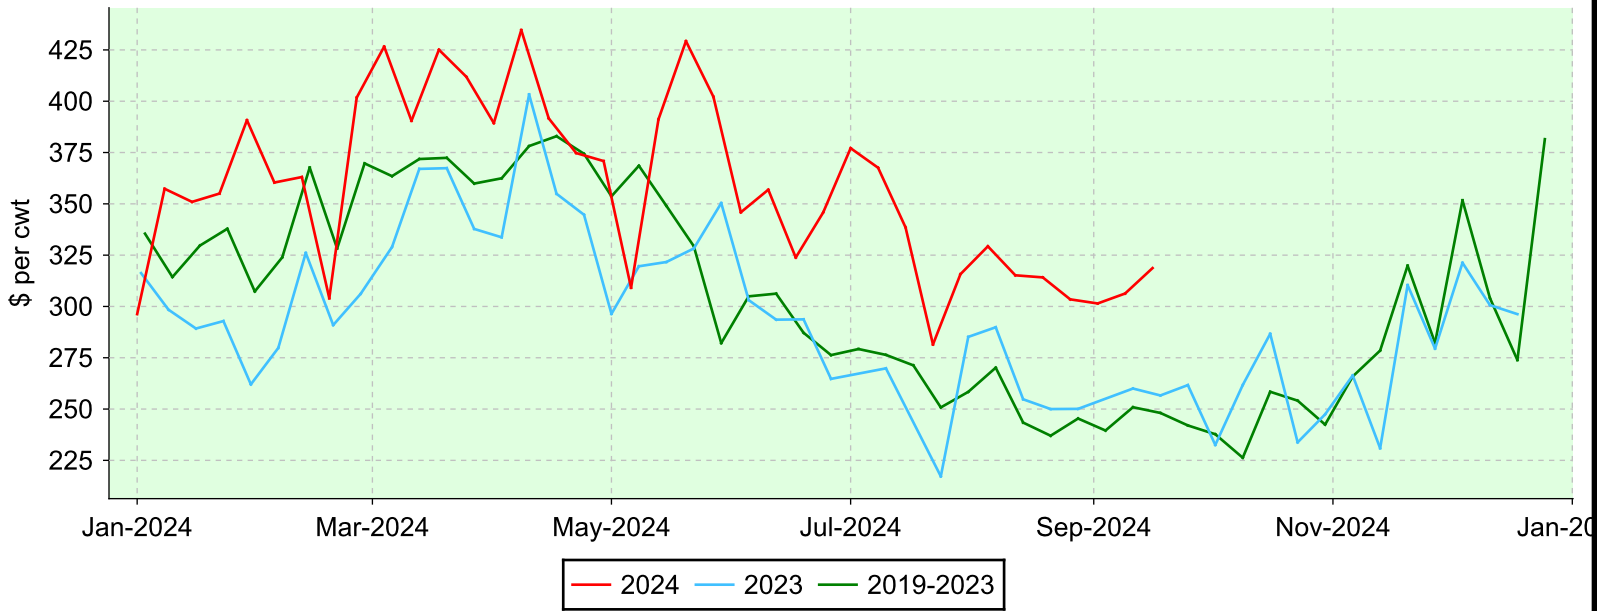

# Lambs 65-79 lbs.

Ontario Stockyards Inc., Monday sales.

## Average Price

## Volume